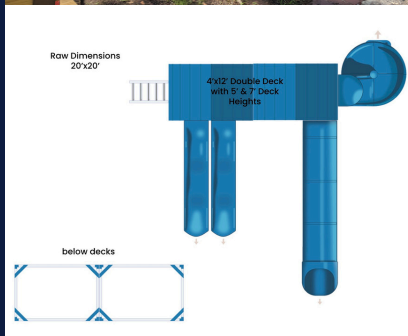

Raw Dimensions: 20'x20'
Critical Fall Height: 7'
#18043

Centreville Park Playground

Price As Shown \$12,484.00

Model Details:

6'x8' Double Deck

4'x6' Poly Roof

7' Tunnel Express

7' Super Spiral Slide