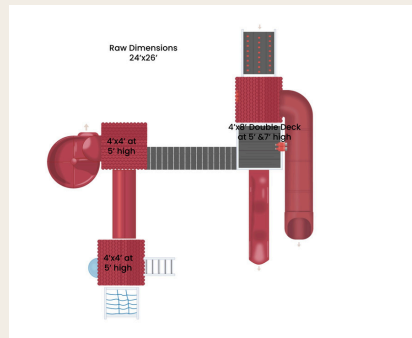

Price As Shown \$17,635.00

Model Details:

4'x8' Double Deck
(2) 4'x4' Play Decks
(3) 4'x4' Plastic Roofs
8' Solid Bridge
6' Tunnel
7' Sidewinder
5' Super Spiral Slide
10' Avalanche Slide
5' Cargo Net
7' Full Width Climbing Wall
5' Ladder
Bubble Panel
Ships Wheel
Binoculars

Raw Dimensions: 24'x26'

Critical Fall Height: 7'

#18038

Franklin Heights Playground

Price As Shown \$30,649.00

Model Details:

(2) 6'x8' Double Decks

(2) 4'x6' Poly Roof