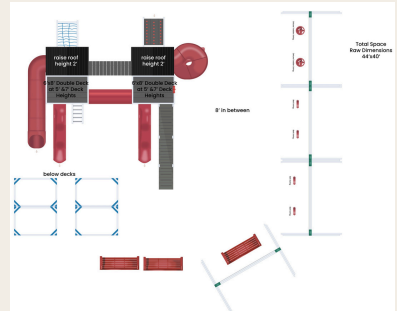

12' Ramp with Poly Railing

5' Ladder

Ships Wheel

6 Position Commercial Swing Beam

(4) Belt Swings

(2) Deluxe Toddler Swings

2 Position Commercial Swing Beam

Porch Swing

(2) Benches

Raw Dimensions: 44'x40'
Critical Fall Height: 8'
#18039

Fairview Playground

Price As Shown \$20,352.00

Model Details:

- 4'x8' Double Deck
- 4'x4' Playdeck
- (3) 4'x4' Poly Roof
- 6' Tunnel
- 14' Avalanche Slide
- 10' Avalanche Slide
- 7' Super Spiral Slide
- 12' Ramp with Poly Railing
- 7' Cargo Net
- 7' Full Width Climbing Wall
- (2) Ships Wheels
- Bubble Panel
- 4 Position Commercial Swing Beam
- (2) Belt Swings
- (2) Deluxe Toddler Swings
- (2) Benches

Raw Dimensions: 41'x21'
Critical Fall Height: 8'
#18042

Albany Farmstand Playground

Price As Shown \$8,687.00

Model Details:

6'x8' Play Deck

6'x6' Poly Roof

5' Sidewinder Slide

10' Avalanche Slide