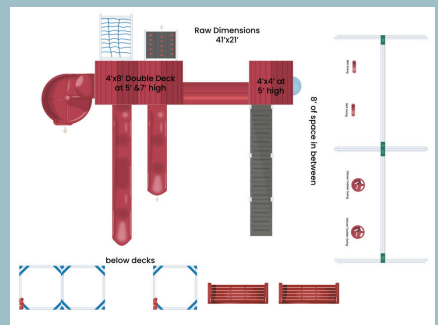

(2) Benches

Raw Dimensions: 44'x40'
Critical Fall Height: 8'
#18039

Fairview Playground

Price As Shown \$20,352.00

Model Details:

- 4'x8' Double Deck
- 4'x4' Playdeck
- (3) 4'x4' Poly Roof
- 6' Tunnel
- 14' Avalanche Slide
- 10' Avalanche Slide
- 7' Super Spiral Slide
- 12' Ramp with Poly Railing
- 7' Cargo Net
- 7' Full Width Climbing Wall
- (2) Ships Wheels
- Bubble Panel
- 4 Position Commercial Swing Beam
- (2) Belt Swings
- (2) Deluxe Toddler Swings
- (2) Benches

Raw Dimensions: 41'x21'
Critical Fall Height: 8'
#18042

Albany Farmstand Playground

Price As Shown \$8,687.00

Model Details:

6'x8' Play Deck

6'x6' Poly Roof

5' Sidewinder Slide

10' Avalanche Slide