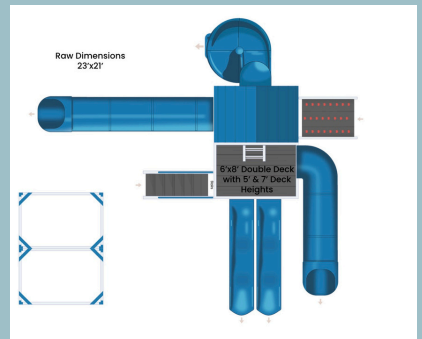

Raw Dimensions: 20'x20'
Critical Fall Height: 7'
#18043

Centreville Park Playground

Price As Shown \$12,484.00

Model Details:

6'x8' Double Deck

4'x6' Poly Roof

7' Tunnel Express

7' Super Spiral Slide

5' Sidewinder Slide

(2) 10' Avalanche Slides

7' Full Width Climbing Wall

5' Staircase with Poly Railing

Raw Dimensions: 23'x21'

Critical Fall Height: 7'

#18037

Greenville Community Playground