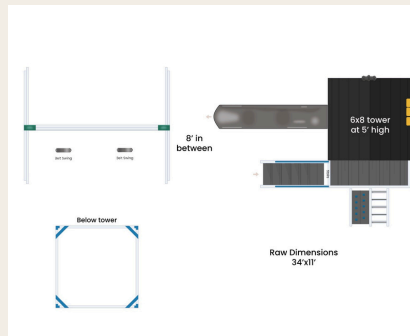

(2) Benches

Raw Dimensions: 44'x40'
Critical Fall Height: 8'
#18039

Fairview Playground

Price As Shown \$20,352.00

Model Details:

- 4'x8' Double Deck
- 4'x4' Playdeck
- (3) 4'x4' Poly Roof
- 6' Tunnel
- 14' Avalanche Slide
- 10' Avalanche Slide
- 7' Super Spiral Slide
- 12' Ramp with Poly Railing
- 7' Cargo Net
- 7' Full Width Climbing Wall
- (2) Ships Wheels
- Bubble Panel
- 4 Position Commercial Swing Beam
- (2) Belt Swings
- (2) Deluxe Toddler Swings
- (2) Benches

Raw Dimensions: 41'x21'
Critical Fall Height: 8'
#18042

Albany Farmstand Playground

Price As Shown \$8,687.00

Model Details:

6'x8' Play Deck

6'x6' Poly Roof

5' Sidewinder Slide

10' Avalanche Slide

5' Staircase with Metal Railing

5' Rock Wall/Ladder Combo

Ships Wheel

Tic Tac Toe

Binoculars

2 Position Commercial Swing Beam

(2) Belt Swings

Raw Dimensions: 34'x11'

Critical Fall Height: 8'

#18044

Springfield Playground

Price As Shown \$37,117.00

Model Details:

(2) 4'x12' Double Deck (5'&7')(7'&9')

Raise Deck Height

4'x6' Playdeck