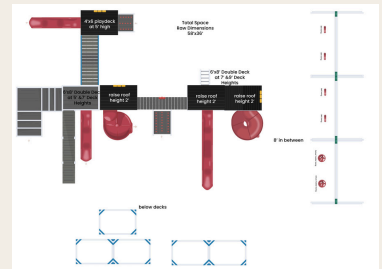

(4) 4'x6' Poly Roof

Raised Roof Height

Wobbly Bridge

8' Solid Bridge

9' Turbo Tube

7' Super Spiral Slide

14' Avalanche Slide

(2) 10' Avalanche Slides

ADA 5' Staircase

7' Full Width Climbing Wall

5' Full Width Climbing Wall

7' Ladder

12' Ramp with Poly Railing

(3) Tic Tac Toe

Ships Wheel

6 Position Commercial Swing Beam

(4) Belt Swings

(2) Deluxe Toddler Swings

Raw Dimensions: 58'x36'
Critical Fall Height: 8'
#18040

Customization

Customizing in playground settings involves designing and constructing playgrounds that meet the specific needs and preferences of the family, community, school, or organization ordering the playground. Customizing usually includes adding or subtracting various components, such as climbers or slides, or designing the layout for safety, accessibility, or to fit in the available space.